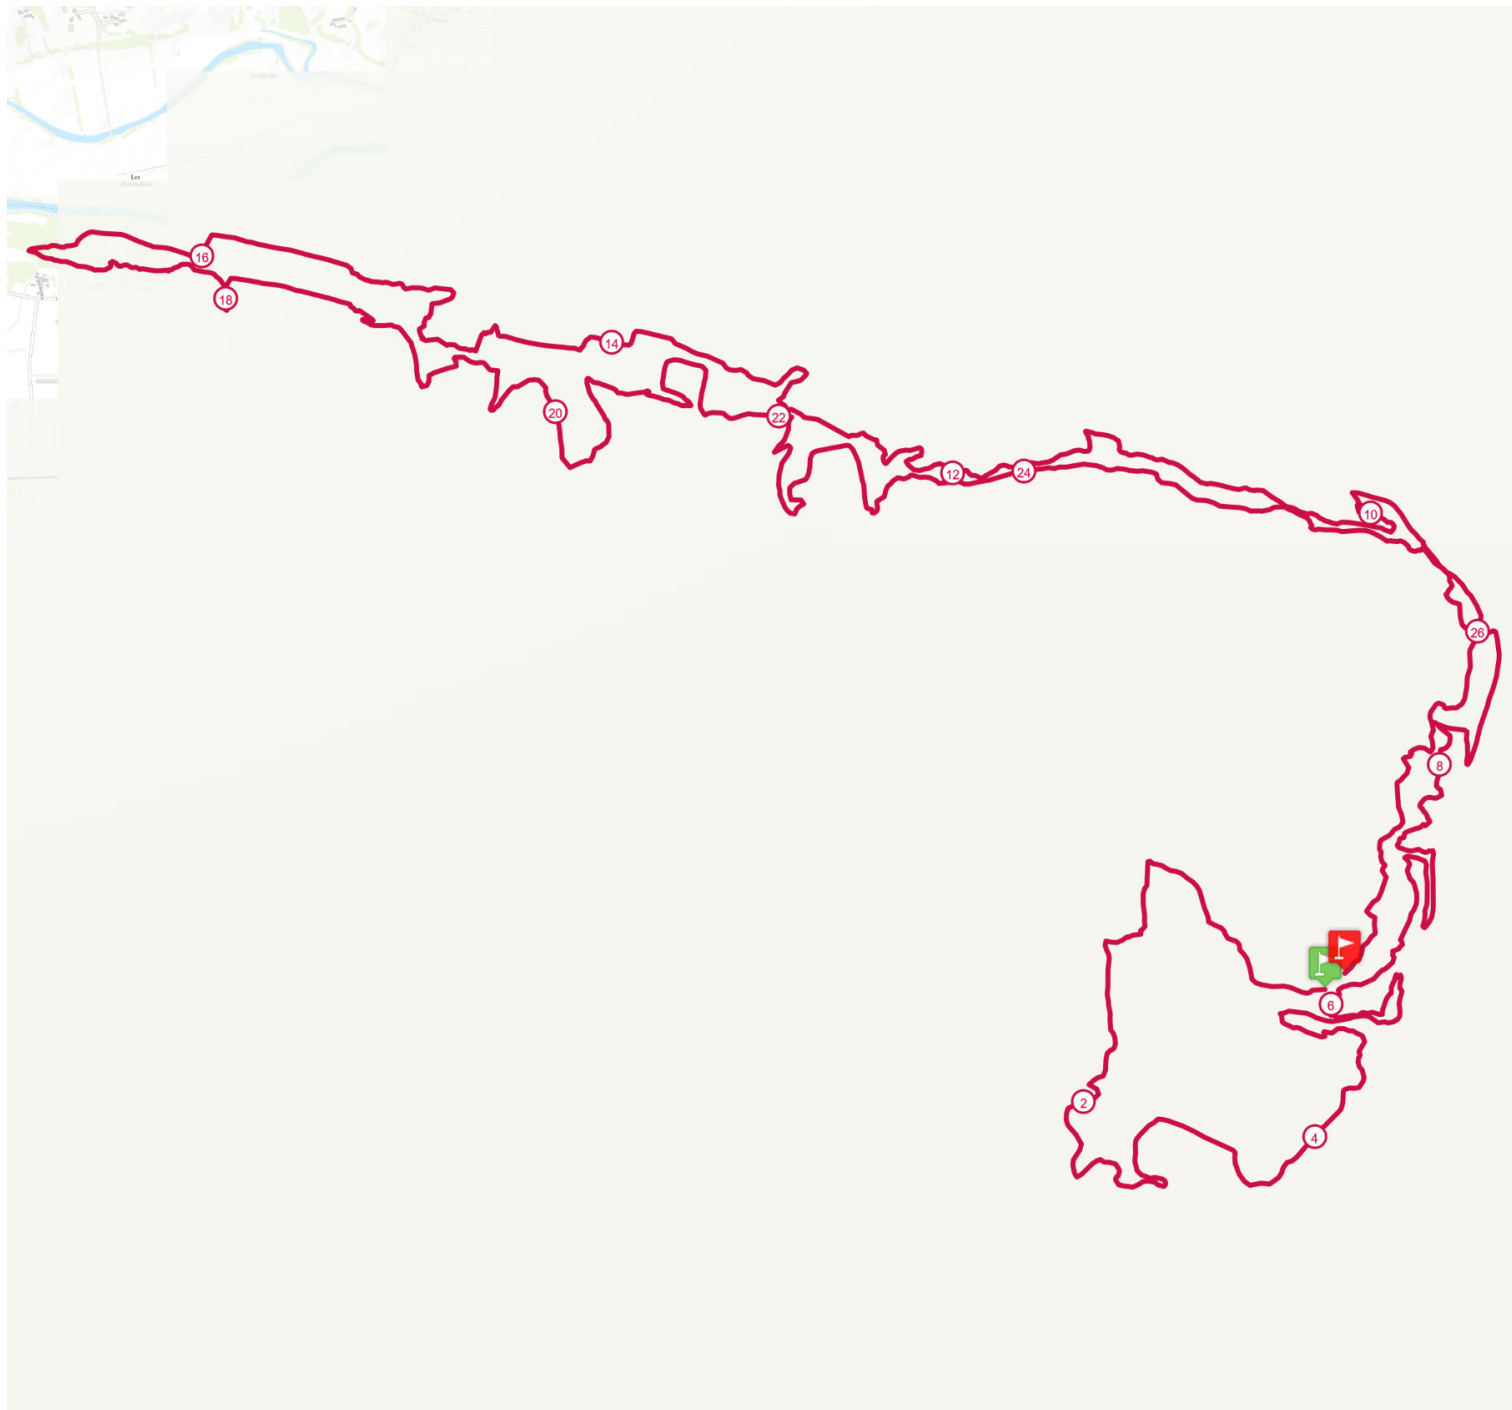

Get this track on your mobile with the app TrailConnect. To read more : <http://trailconnect.run>

<https://tracedetail.com>

 > 10%  > 20%  > 30%